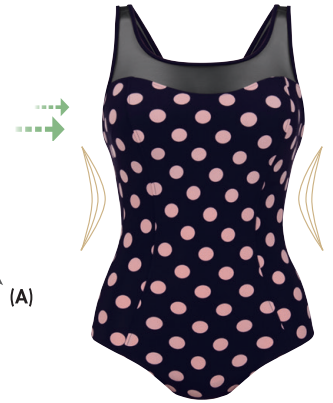

↕ ◡ 360°

M7 8436-0.451
Style Anny Bottom
38 – 50

(H4)
adjustable bottom

M7 8416-0.451
Style Anita Bottom
38 – 52

● (H4)

M7 7326.451
Style Michelle
B – E, 38 – 52
F, 38 – 48

↕ ○ ● (B)

M7 7366.451
Style Elea
C – F, 38 – 52
G – H, 38 – 48

↕ ○ ● (B)

M7 8616.451
Style Loja
S – XL

COMBINE WITH

PAGE 45

LOVELY DOTS

01/2027

M7 6516-1.451
Style Santa Anna Top
A - C, 38 - 44

↕ ○
360° ↕ ↕
multiway straps

M7 6216.451
Style Tavira
B - F, 36 - 46

↕ ○ (C)
adjustable length

M7 6266.451
Style Frascati
A - C, 38 - 48

↕ ○ ↑↑ (A)

M7 8436-0.451
Style Anny Bottom
38 - 50

(H4)
adjustable bottom

M7 8416-0.451
Style Anita Bottom
38 - 52

● (H4)

M7 8616.451
Style Loja
S - XL

COMBINE WITH

PAGE 38